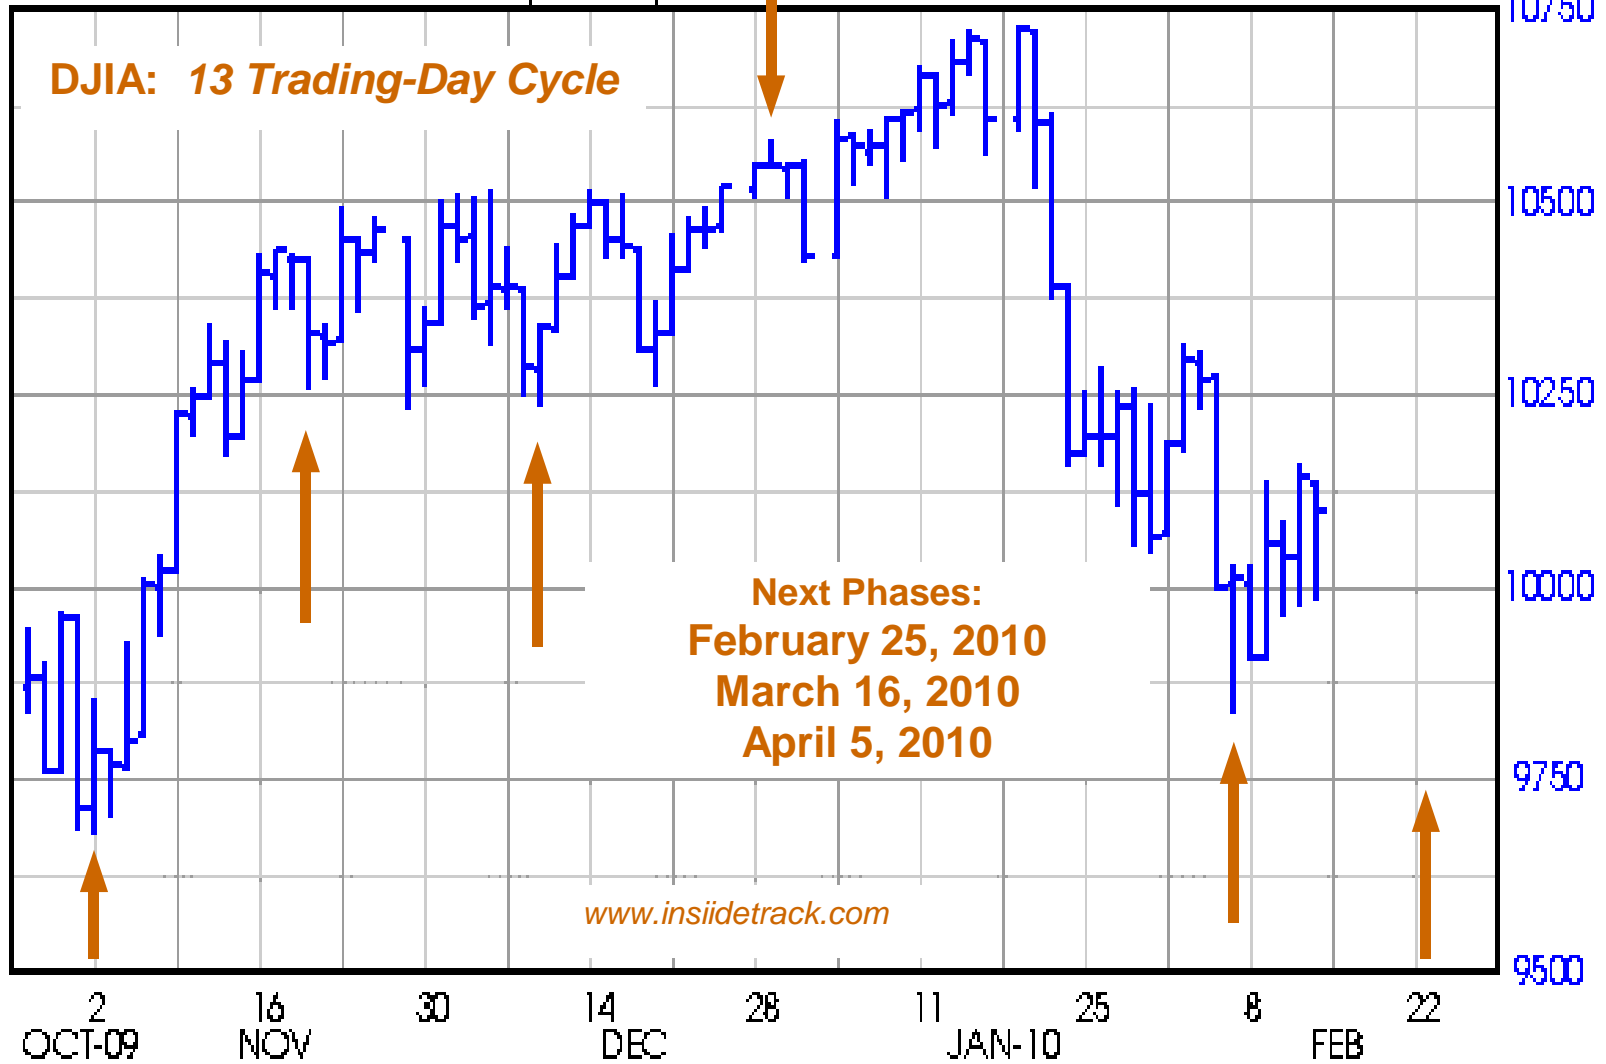

SINDU - DOW JONES INDU .. daily OHLC plot

DJIA: 13 Trading-Day Cycle

www.insidetrack.com

As of 02/12/10

@ Barchart.com