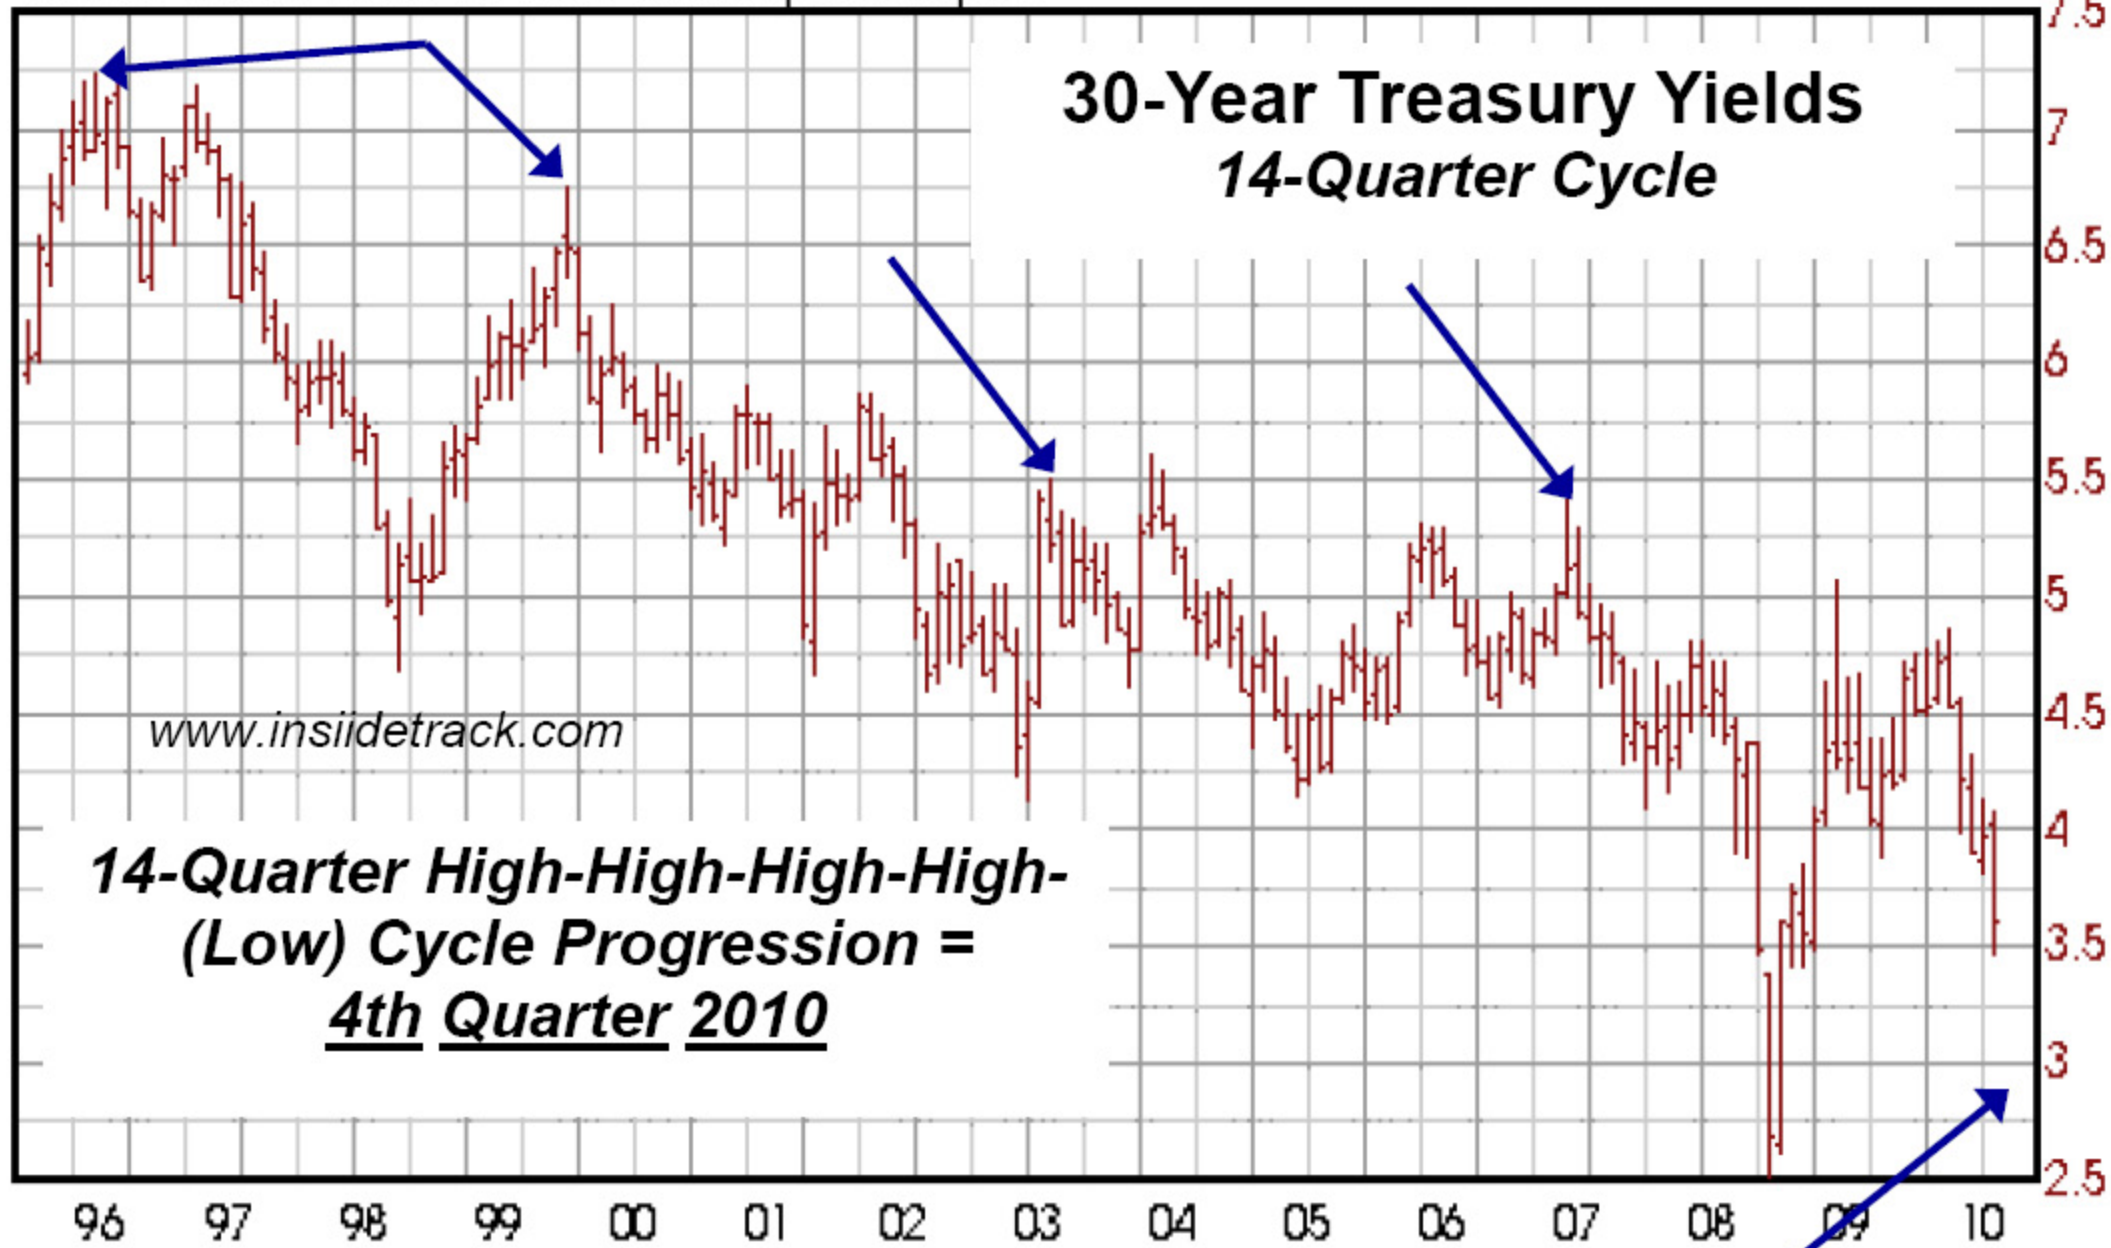

30 YR T-BOND YIELD CASH .. monthly OHLC plot

As of 08/01/10

@ Barchart.com