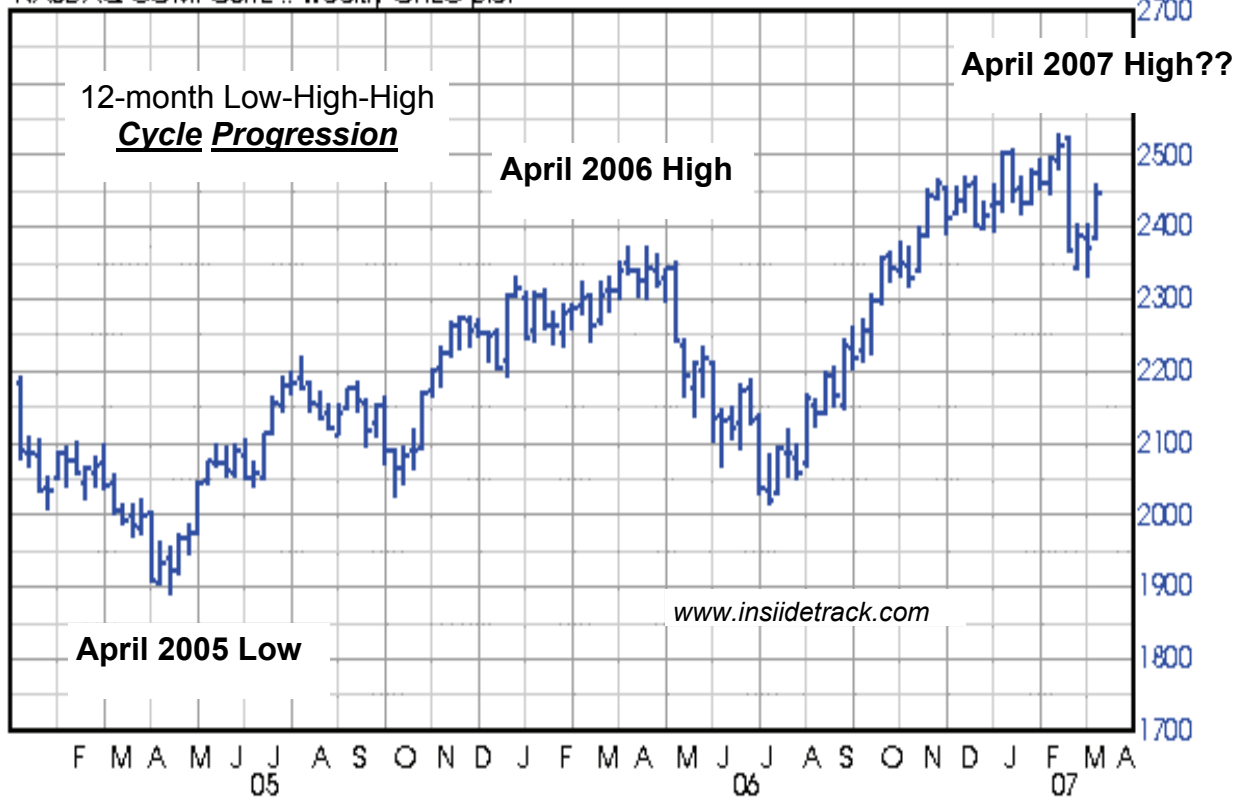

NASDAQ COMPOSITE ... weekly OHLC pbt

March 19, 2007 ND Weekly Chart

As of 03/19/07

@ Barchart.com